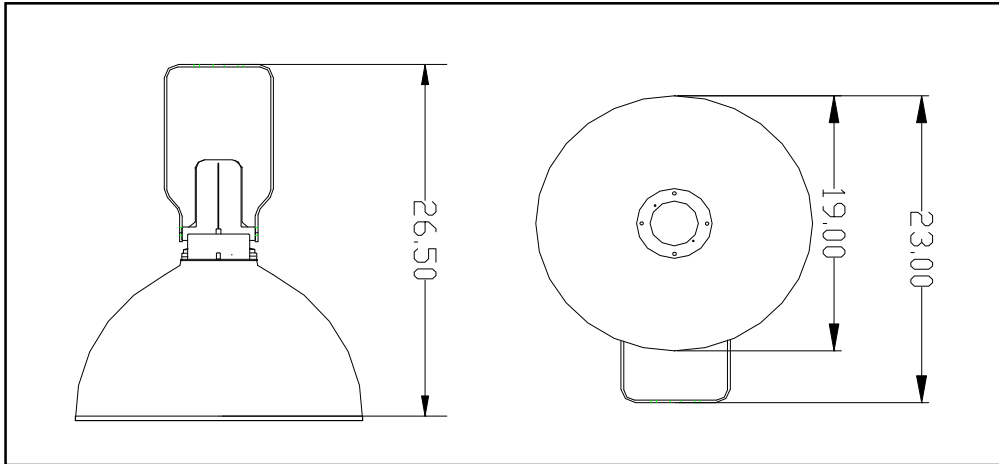

Production Specialties, Inc.

1782 East Person Memphis, TN 38114 Phone (901) 948-3225 & Fax (901) 946-3003

RFL REMOTE FLOOD LIGHTER

Design Features:

Rugged die-cast **aluminum** housing for durability with **Power Coat** paint finish for corrosion resistance.
Adjustable one bolt mounting for crossarms.
"No-Tool" Finger latch for lamp access.
 19" **Tempered Glass** with Spun Aluminium Reflector.
Easy Horizontal & Vertical Aim
Heavy-Duty Power Cord 60" Long
 Meets **UL 1572** for Outdoor Use UL File # **E173858**
Photometric Reports Available upon request.

EPA = 4.62 cu feet
Weight = 18.50lbs

CARTON QTY 1

DIMENSIONS

ORDERING INFORMATION

	<u>Product</u>	<u>Wattage</u>	<u>Lamp</u>	<u>Cord</u>	<u>Nema</u>
Example:	<u>RFL</u> Remote Flood	<u>1X</u> 1000W	<u>MH</u> Metal Halide	<u>QC</u> Quik Connect	<u>4N</u> Type 4